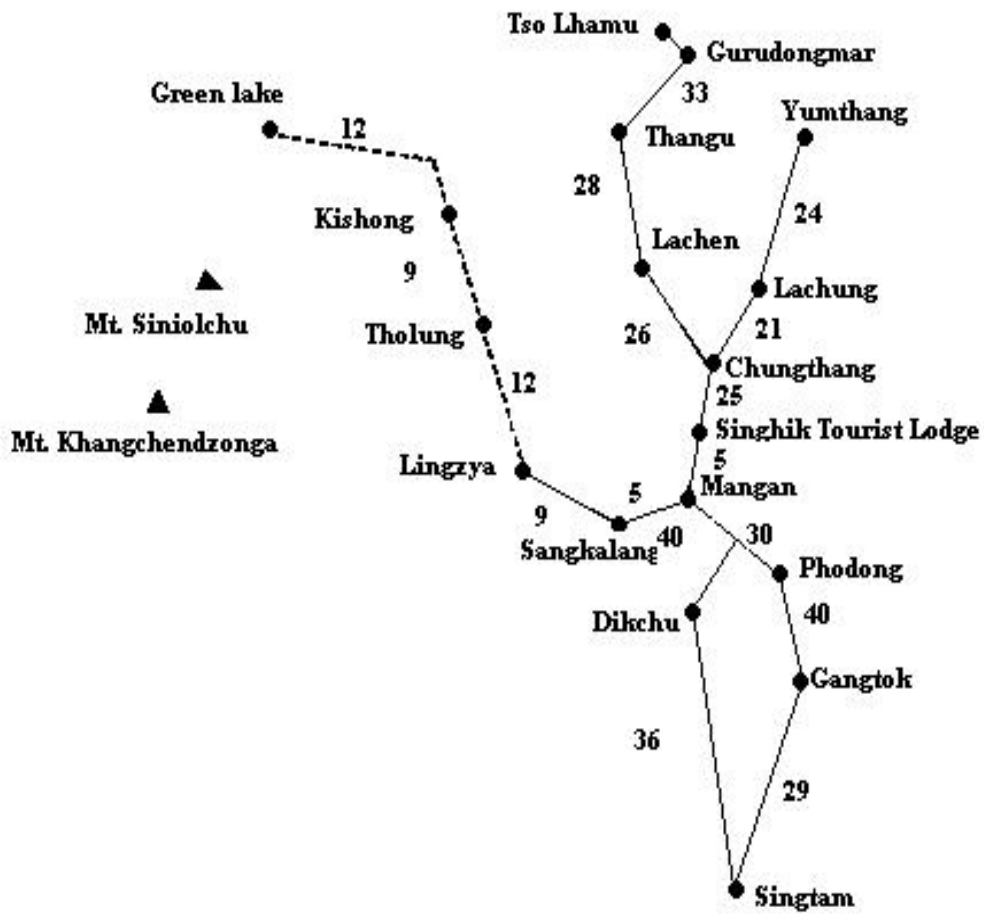

LACHUNG

1. Alpine Resort	-
2. Apple Resort	-
3. Blue Sky Lodge	225113
4. Dabla Inn	-
5. Dallas Inn	260851
6. Dolma Mountain Resort	260715
7. Guest House	-
8. Gyatso Lodge	-
9. Kalden Lodge	-
10. Kalden Lodge	260638
11. Khorla	-
12. Lalligurash Guest House	227185/205113
13. Le Coxy Resort	205113
14. Orchid Lodge	260747
15. Pine View	-
16. Primula Lodge	260666
17. River View Lodge	-
18. Seyla Inn	260847
19. Snow Lion Inn Resort	260717
20. Sonam Inn	260623
21. Straw Berry Inn	260845
22. Wild Orchid Lodge	260610
23. Yumthang Valley Inn	260862

MANGAN

1. Chuche	234503
2. Ganga Jamuna	234506
3. Didi	234732
4. Himalayan	-
5. Kalden	234504
6. Karma	-
7. KJ Lachenpa	234472
8. Lachen Valley	234333 / 234444
9. Mt. View	-
10. Muslim	-
11. North Point	234505
12. View Lodge	234747

1. Singhik Tourist Lodge

-

THANGU

1. Tseten Tashi Lodge

-

Courtesy: Tourism Department

ROUTE MAP: NORTH SIKKIM